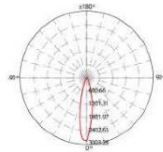

Production Code	B4ZB1257	B4ZB1218
LED	Osram	Osram
Voltage	24V DC	24V DC
Watt	12x2W	12x2W
Lumen	1610lm	726lm
Beam Angle	30°	25°
LED Color	Warm White	RGB
IP	68	68