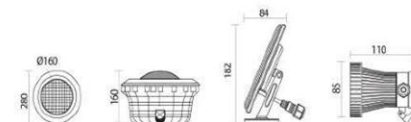

Applications:

Large aquariums, fountain, rearing pond, water land, artificial waterfall, fish pool