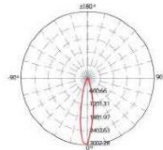

IP68
OUTDOOR RATED

Center Beamlux	Beam Width V	Beam Width H
84.26 LUX	0.9m	0.9m
21.06 LUX	1.5m	1.5m
9.16 LUX	2.3m	2.3m
3.27 LUX	2.8m	2.7m
3.27 LUX	4.7m	4.6m
2.24 LUX	5.7m	5.5m

Vert.Spread:25.7 Horiz.Spread:25.0

Production Code	B4XC0457	B4XC0418
LED	Osram	Osram
Voltage	24V DC	24V DC
Watt	4x2W	4x2W
Lumen	500Lm	162Lm
Beam Angle	30°	25°
LED Color	Warm White	RGB
IP	68	68

Production Code	B4A0106	B4A0158
LED	Osram	Osram
Voltage	24V DC	24V DC
Watt	1x3W	1x3W
Lumen	139Lm	56Lm
Beam Angle	25°	30°
LED Color	Warm White	RGB
IP	68	68