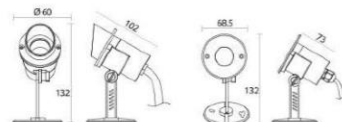

Production Code	LH-5001-1	SH-B3701	LH-5001-9A
Voltage	12V	24V	12V
Watt	30-300W	12W	1-50W
Base	-	-	GU5.3
Lamp	Par56	SMD 5050	MR16
LED Qty.	-	58	-
Material	ABS + ST 304	ST 304 + PC	PA
LED Color	WW-RGB	RGB	-
Driver	Excluded	Included	Excluded
IP	68	68	68